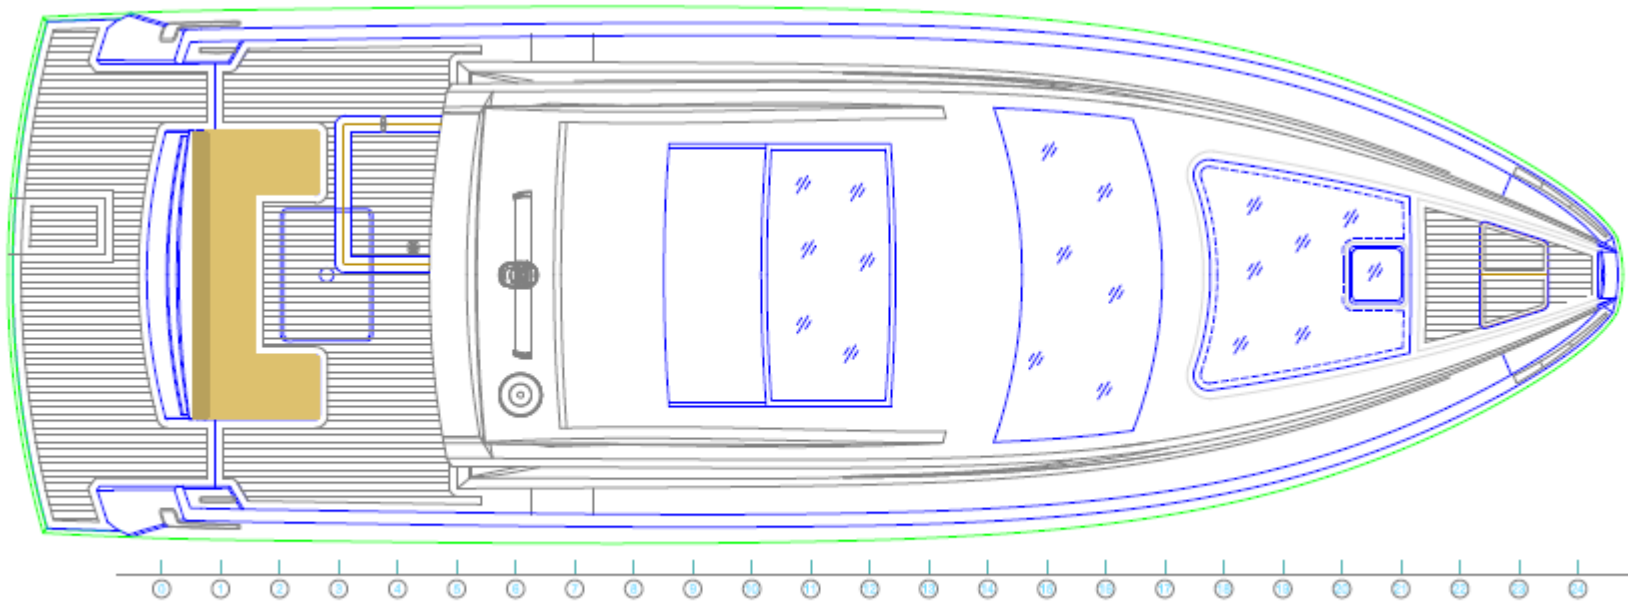

Side Viwe

Vertical Viwe

船体外观图

*The Upper Deck*

*The Bottom Deck*

前舱方案一：主卧双人床布置

Sectional Viwe

Sectional Viwe